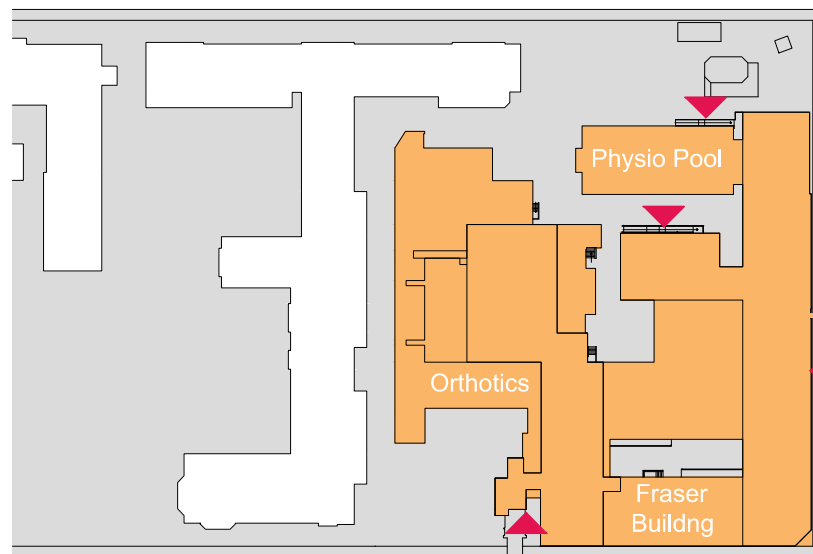

Dunedin Hospital Site Map

Leith Street Building

Leased out (Propharma)	Ground Floor
Transport (Car Pool) / Print Room	Floor 1
Purchasing Department	Floor 1

Boiler

Boiler House Leased Out	Ground
-------------------------	--------

Fraser Building

Artificial Limbs	Ground Floor
Building And Property Services	Ground Floor
Conference / Seminar Rooms	Floor 1
Early Intervention Services	Ground Floor
Infection Control	Ground Floor
I.S. Help Desk	Floor 1
Medicine Department	Floor 2
N.A.S.C	Ground Floor
North Mental Health Team	Floor 1
Occupational Health	Ground Floor
Orthotics	Ground Floor
Physio Pool	Ground Floor
Psych Services	Floor 2
Skills Laboratory	Floor 2
Staff Gym	Floor 1
Staff Library	Floor 1
University of Otago	Floor 2
Vera Hayward Clinic	Ground Floor
4th & 5th Year Medical Student	Floor 1

Oncology Centre

Car Park	Lower Ground
DXR Bunker	Lower Ground
Oncology Med Unit (Chemotherapy)	Floor 1
Oncology Radiation	Ground Floor
Linac Bunker	Ground Floor
Pharmacy	Floor 1
Pharmacy Production	Floor 2

Children's Pavilion

Children's Health	Floor 3
Early Childhood Centre	Ground Floor
Otago University	Floor 3
Paediatrics Unit Outpatients	Ground Floor

Psych Services Building

Clinical Records Storage	Lower Ground
E.P.S & Gibson Day Hospital	Ground Floor
Provider Corporate	Floor 1
Psych Day Unit	Floor 2
Psych Record Storage	Lower Ground