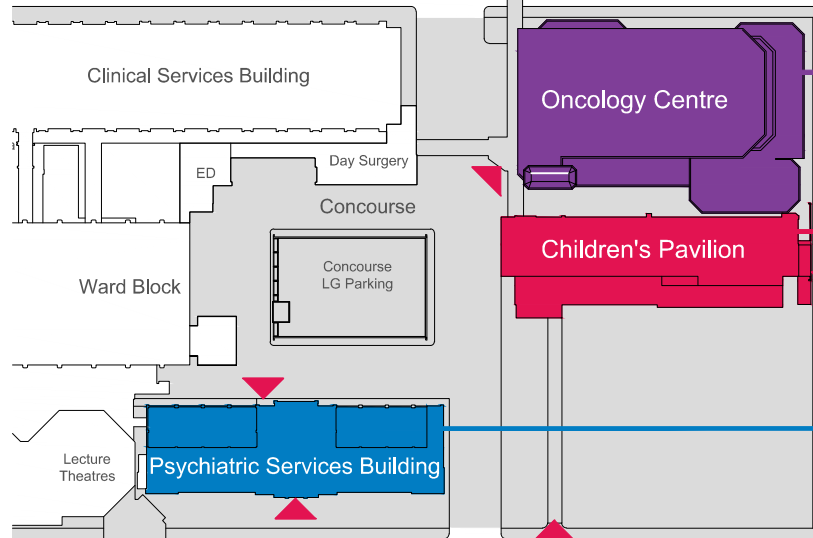

Dunedin Hospital Site Map

Leith Street Building

Leased out (Propharma)	Ground Floor
Transport (Car Pool) / Print Room	Floor 1
Purchasing Department	Floor 1

Boiler

Boiler House Leased Out	Ground
-------------------------	--------

Fraser Building

Artificial Limbs	Ground Floor
Building And Property Services	Ground Floor
Conference / Seminar Rooms	Floor 1
Early Intervention Services	Ground Floor
Infection Control	Ground Floor
I.S. Help Desk	Floor 1
Medicine Department	Floor 2
N.A.S.C	Ground Floor
North Mental Health Team	Floor 1
Occupational Health	Ground Floor
Orthotics	Ground Floor
Physio Pool	Ground Floor
Psych Services	Floor 2
Skills Laboratory	Floor 2
Staff Gym	Floor 1
Staff Library	Floor 1
University of Otago	Floor 2
Vera Hayward Clinic	Ground Floor
4th & 5th Year Medical Student	Floor 1

Oncology Centre

Car Park	Lower Ground
DXR Bunker	Lower Ground
Oncology Med Unit (Chemotherapy)	Floor 1
Oncology Radiation	Ground Floor
Linac Bunker	Ground Floor
Pharmacy	Floor 1
Pharmacy Production	Floor 2

Children's Pavilion

Children's Health	Floor 3
Early Childhood Centre	Ground Floor
Otago University	Floor 3
Paediatrics Unit Outpatients	Ground Floor

Psych Services Building

Clinical Records Storage	Lower Ground
E.P.S & Gibson Day Hospital	Ground Floor
Provider Corporate	Floor 1
Psych Day Unit	Floor 2
Psych Record Storage	Lower Ground