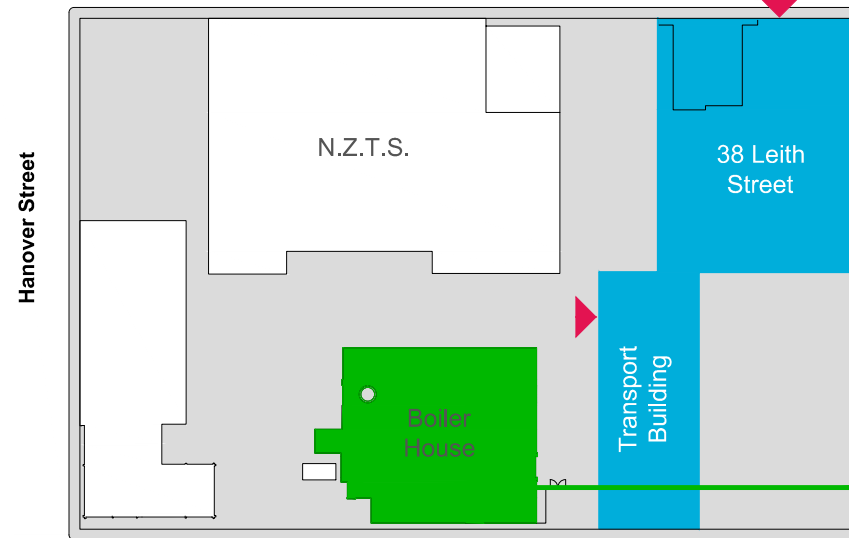

Dunedin Hospital Site Map

Leith Street Building

Leased out (Propharma)	Ground Floor
Transport (Car Pool) / Print Room	Floor 1
Purchasing Department	Floor 1

Boiler

Boiler House Leased Out	Ground
-------------------------	--------

Fraser Building

Artificial Limbs	Ground Floor
Building And Property Services	Ground Floor
Conference / Seminar Rooms	Floor 1
Early Intervention Services	Ground Floor
Infection Control	Ground Floor
I.S. Help Desk	Floor 1
Medicine Department	Floor 2
N.A.S.C	Ground Floor
North Mental Health Team	Floor 1
Occupational Health	Ground Floor
Orthotics	Ground Floor
Physio Pool	Ground Floor
Psych Services	Floor 2
Skills Laboratory	Floor 2
Staff Gym	Floor 1
Staff Library	Floor 1
University of Otago	Floor 2
Vera Hayward Clinic	Ground Floor
4th & 5th Year Medical Student	Floor 1

Oncology Centre

Car Park	Lower Ground
DXR Bunker	Lower Ground
Oncology Med Unit (Chemotherapy)	Floor 1
Oncology Radiation	Ground Floor
Linac Bunker	Ground Floor
Pharmacy	Floor 1
Pharmacy Production	Floor 2

Children's Pavilion

Children's Health	Floor 3
Early Childhood Centre	Ground Floor
Otago University	Floor 3
Paediatrics Unit Outpatients	Ground Floor

Psych Services Building

Clinical Records Storage	Lower Ground
E.P.S & Gibson Day Hospital	Ground Floor
Provider Corporate	Floor 1
Psych Day Unit	Floor 2
Psych Record Storage	Lower Ground